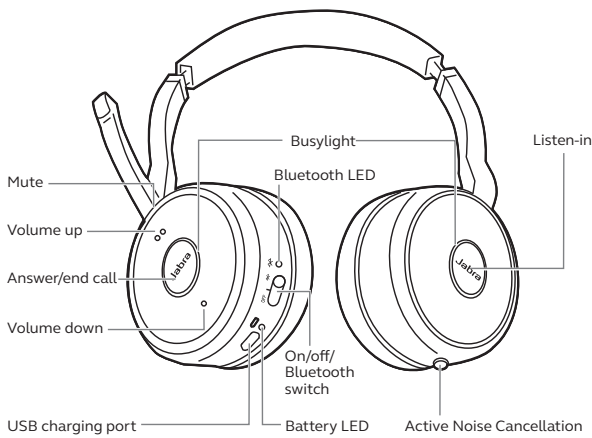

Works with

For compatibility information go to jabra.com

How to connect

PC

The headset and the USB dongle are pre-paired and ready for use.

Smartphone

Switch on Bluetooth pairing and then follow the voice-guided instructions in the headset.

How to use

Listen-in
Listen to your surroundings without taking off your headset.

Active Noise Cancellation
Eliminate unwanted background noise at the touch of a button.

Charging
Use the USB cable or charging stand. The charging stand should be plugged into a powered USB port on your PC, docking station, or wall charger.

It takes approx. 3 hours to fully charge the headset.

	Features	Benefits	Jabra Evolve 75
Connectivity	Jabra Link 370 USB Adapter	Wireless range of up to 100 feet / 30 meters	■
	Dual Bluetooth® connectivity- for PC, smartphone and Tablet	Dual Bluetooth® connectivity to two Bluetooth® devices at the same time	■
	USB cable	Use the headset for calls and music whilst charging at the same time	■
	Full compatibility with UC systems & VoIP clients	Seamless integration and call control with leading UC systems/PC softphones	■
Audio	HiFi Audio	Best-in-class sound performance including HiFi audio streaming	■
	Superior ANC	Eliminate background noise at the touch of a button	■
Ease of use	Rechargeable battery	Up to 15 hours battery life	■
	All day comfort	All-day comfort leather feel ear cushions and an on-the-ear wearing style for all day comfort	■
	Busylight	Integrated busylight on both ear cups acting as a do not disturb signal	■
	Volume controls	Speaker volume up/down on headset	■
	Discreet boomarm	Boom arm can be clipped into the headband when not on calls	■
	Listen-In	Easy to reach button on ear cup to hear announcements without removing the headset	■
Accessories	Charging stand*	Easy charging and docking comes with an optional charging stand to eliminate battery concerns	■