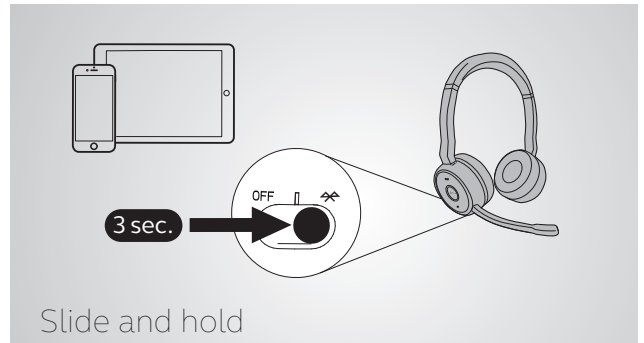

Works with

For compatibility information go to jabra.com

How to connect

PC

The headset and the USB dongle are pre-paired and ready for use.

Smartphone

Switch on Bluetooth pairing and then follow the voice-guided instructions in the headset.

How to use

Listen-in
Listen to your surroundings without taking off your headset.

Active Noise Cancellation
Eliminate unwanted background noise at the touch of a button.

Charging
Use the USB cable or charging stand. The charging stand should be plugged into a powered USB port on your PC, docking station, or wall charger.